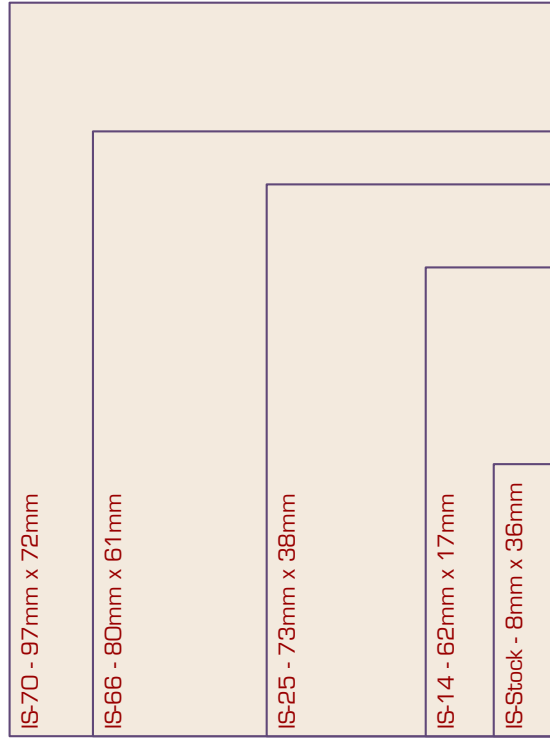

# multisurface

PRE-INKED STAMP  
by **ISTAMP**

IS-30  
9mm dia.

IS-34  
17mm dia.

IS-49  
32mm dia.

IS-53  
45mm dia.

IS-Stock - 8mm x 36mm