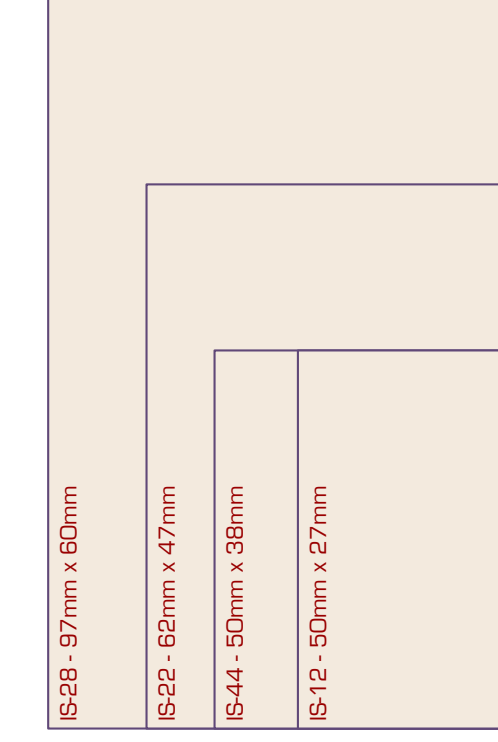

# multisurface

PRE-INKED STAMP  
by **ISTAMP**

IS-30  
9mm dia.

IS-34  
17mm dia.

IS-49  
32mm dia.

IS-53  
45mm dia.

IS-Stock - 8mm x 36mm