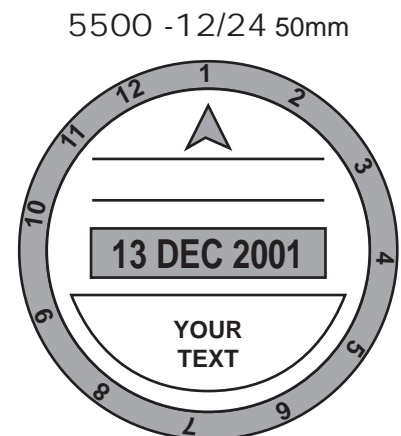

DIE PLATE DATERS

From IDEAL[®] - for use with stamp pad

www.astronindustries.com

sales@astronindustries.com

ASTRON INDUSTRIES PTY LTD.

PHONE: (+61)(3) 9460 7577

FRECALL(AUS): 1800 33 55 37