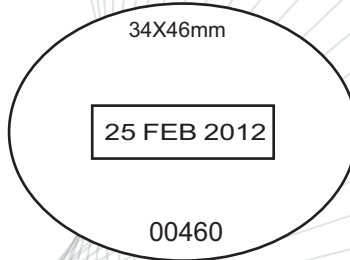

Deskmate®

Die Plate Daters

To print this size chart accurately please turn off the "Fit to Page" option.