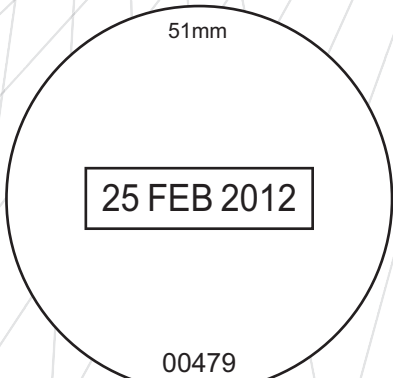

Deskmate®

Die Plate Daters

To print this size chart accurately please turn off the "Fit to Page" option.