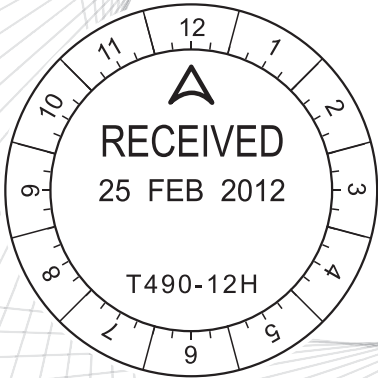

Deskmate®

Die Plate Daters

To print this size chart accurately please turn off the "Fit to Page" option.