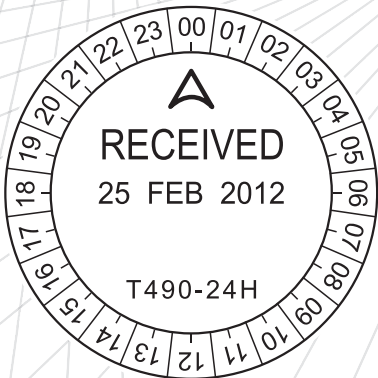

Deskmate®

Die Plate Daters

To print this size chart accurately please turn off the "Fit to Page" option.