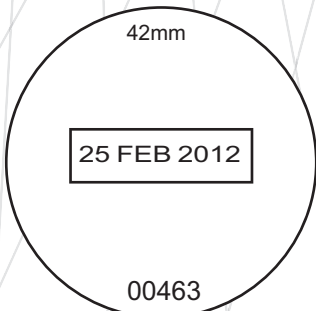

Deskmate®

Die Plate Daters

To print this size chart accurately please turn off the "Fit to Page" option.