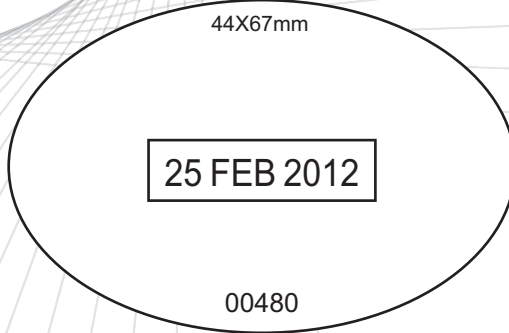

Deskmate®

Die Plate Daters

To print this size chart accurately please turn off the "Fit to Page" option.