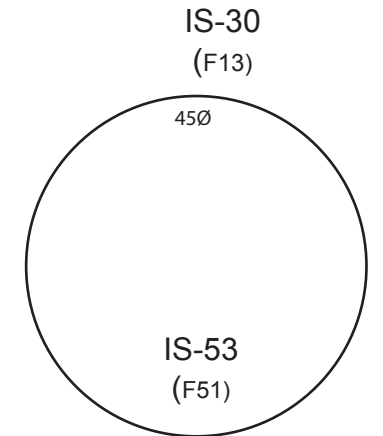

IS-09 (F1755)	12	28	37
IS-24 (F3291)	50	86	
IS-27 (F43103)			97

IS-05 (F967)	6.5	18	47
IS-26 (F2291)	61	87	
IS-63 (F53103)			97

IS-11 (F2255)	17	26	47
IS-23 (F3278)	49	71	
IS-60 (F5391)			85

Handle sizes when ordering

**multisurface**  
PRE-INKED STAMP

**Small**      Sizes: 09,10, 11, 12, 44, 53 & 55

**Medium**      Sizes: 14, 15, 16, 18, 23, 25 & 26

**Large**      Sizes: 22, 24, 27, 28, 60, 63, 66, 70, 72 & 75

**Other**      Sizes: IS-05, IS-30, IS-32, IS-34, IS-49  
sizes that require a specific handle

Multisurface is not available for the i-stock mount

IS-12 (F3255)	27	49
---------------	----	----