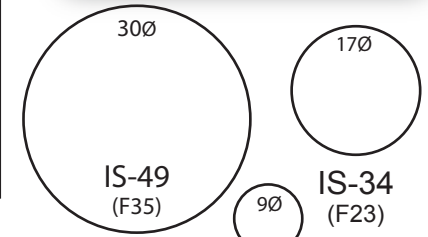

IS-09 (F1755)	12	28	37
IS-24 (F3291)	50	86	
IS-27 (F43103)			97

IS-05 (F967)	6.5	18	47
IS-26 (F2291)	61	87	
IS-63 (F53103)			97

IS-11 (F2255)	17	26	47
IS-23 (F3278)	49	71	
IS-60 (F5391)			85

Handle sizes when ordering

**multisurface**  
PRE-INKED STAMP

**Small**      Sizes: 09,10, 11, 12, 44, 53 & 55

**Medium**      Sizes: 14, 15, 16, 18, 23, 25 & 26

**Large**      Sizes: 22, 24, 27, 28, 60, 63, 66, 70, 72 & 75

**Other**      Sizes: IS-05, IS-30, IS-32, IS-34, IS-49  
sizes that require a specific handle

Multisurface is not available for the i-stock mount

IS-12 (F3255)	27	49
---------------	----	----